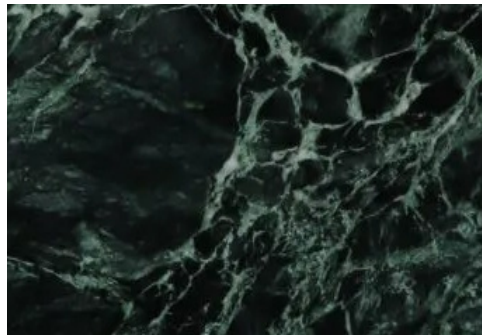

## FINISHES

---

NERO

STATUARY WHITE

RED ONYX

VERDE ALPI