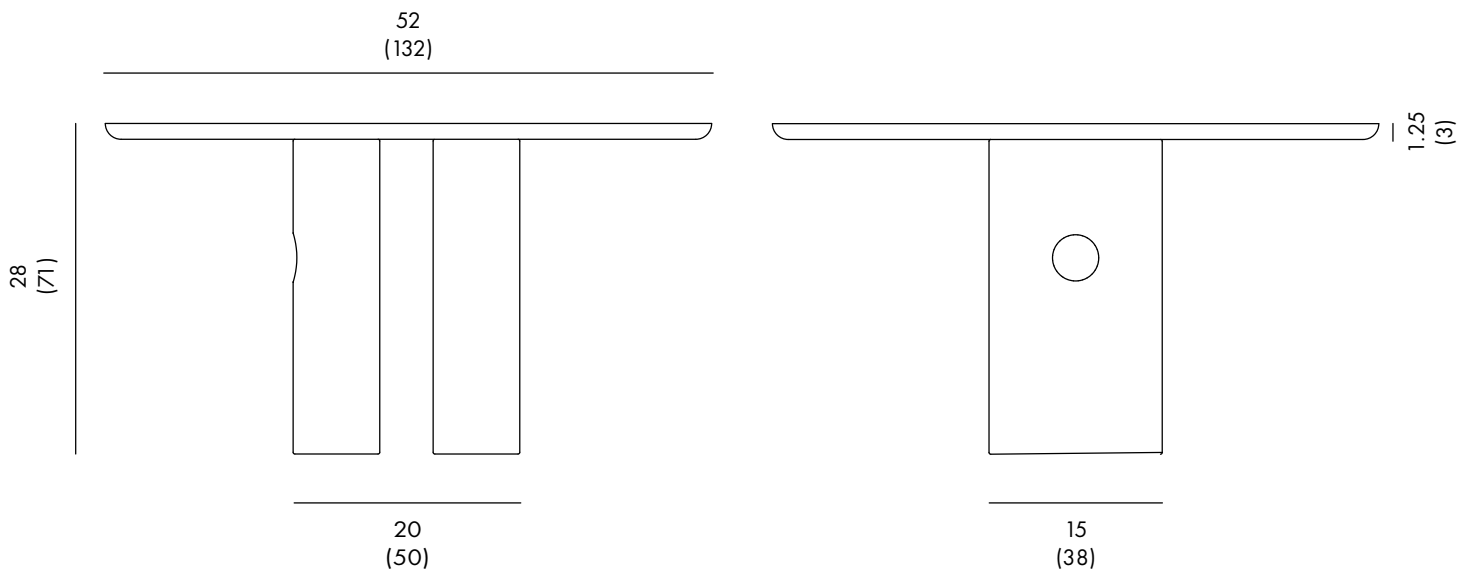

META TABLE

Pricing

Please contact for pricing

Lead time:

4- 5 weeks

Dimensions:

Ø 52 dia x H28in

Ø 132dia x H71cm

Weight:

750lbs

Materials

(see page 3)

Finish options

Honed/Flamed

textured legs

Design year

2019