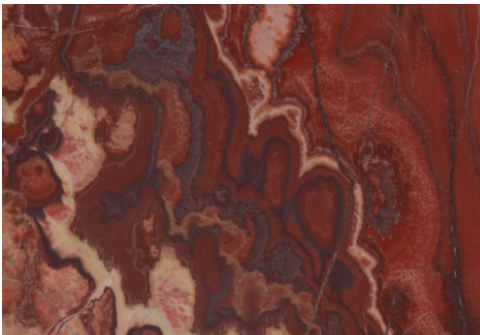

## FINISHES

---

NERO

STATUARY WHITE

RED ONYX

VERDE ALPI