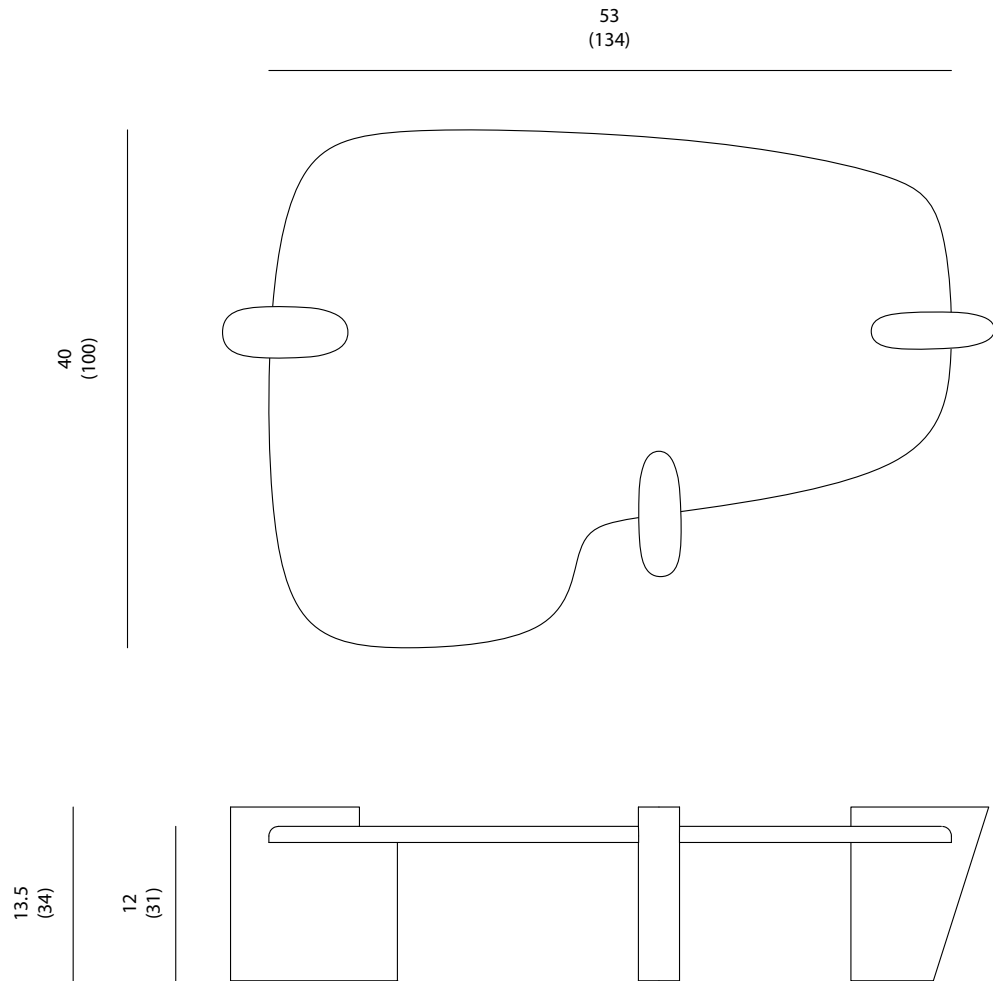

# PIERCE TABLE

## Dimensions:

L53 x W40 x H12in

L134 x W100 x H31cm

## Weight:

300lbs