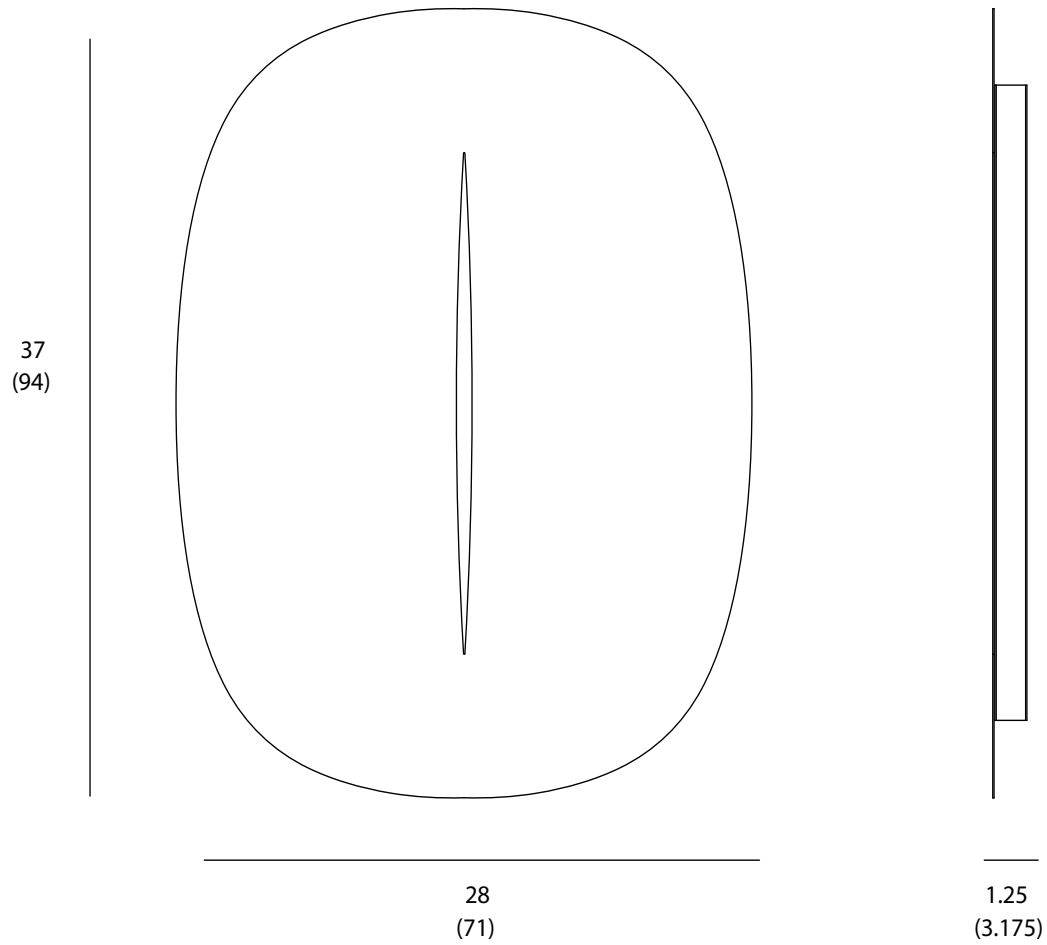

PHILLIP
JIVIDEN

SLIT MIRROR 37"

Pricing
contact for pricing

Lead time:
7-8weeks

Dimensions:
W28 x H37in
W7 x H94cm

Weight:
15lbs

Materials
patinaed brass

Finish options
n/a

Design year
2023

SLIT MIRROR 44"

Pricing

contact for pricing

Lead time:

7-8weeks

Dimensions:

W33 x H43.5in

W84 x H112cm

Weight:

25lbs

Materials

patinaed brass

Finish options

n/a

Design year