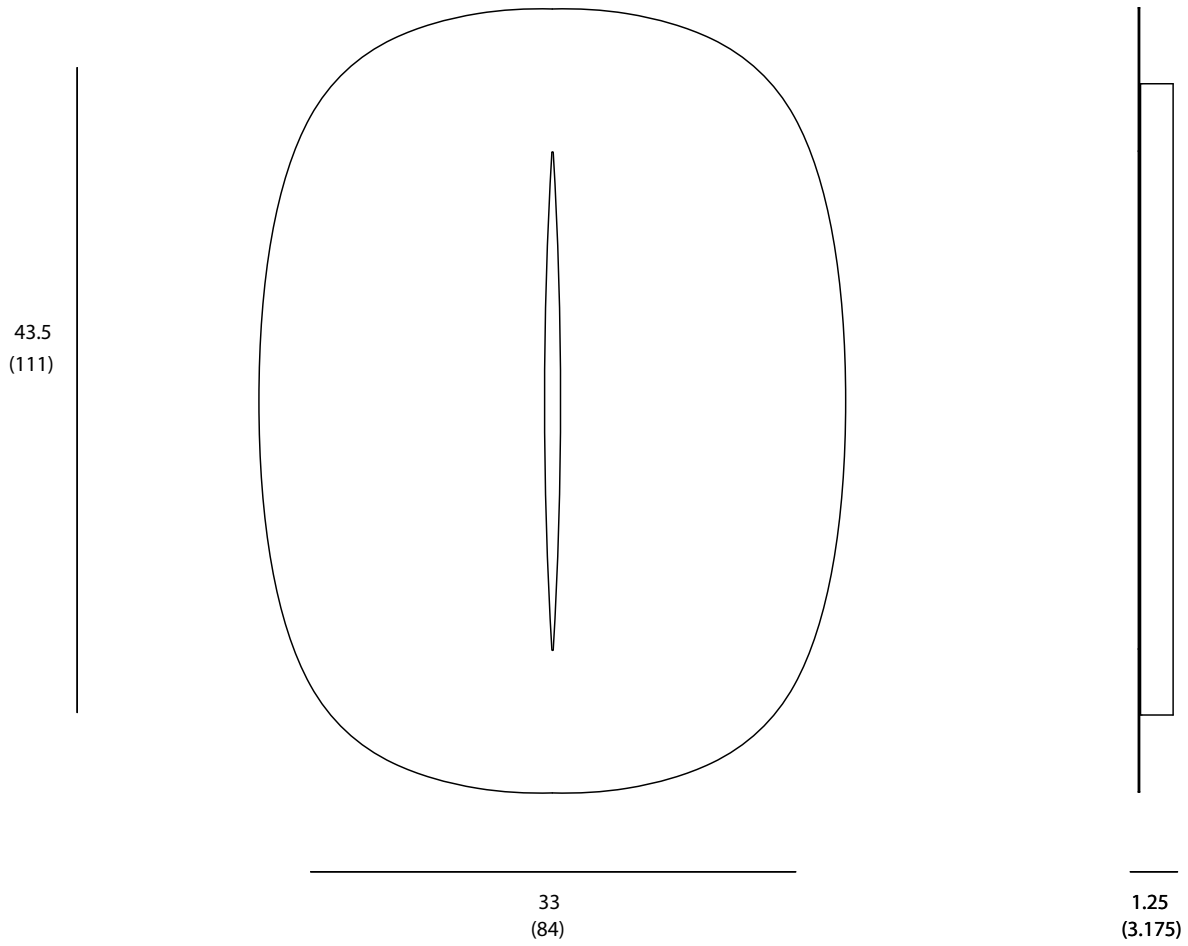

PHILLIP
JIVIDEN

SLIT MIRROR 37"

Pricing
contact for pricing

Lead time:
7-8weeks

Dimensions:
W28 x H37in
W7 x H94cm

Weight:
15lbs

Materials
patinaed brass

Finish options
n/a

Design year
2023

SLIT MIRROR 44"

Pricing

contact for pricing

Lead time:

7-8weeks

Dimensions:

W33 x H43.5in

W84 x H112cm

Weight:

25lbs

Materials

patinaed brass

Finish options

n/a

Design year