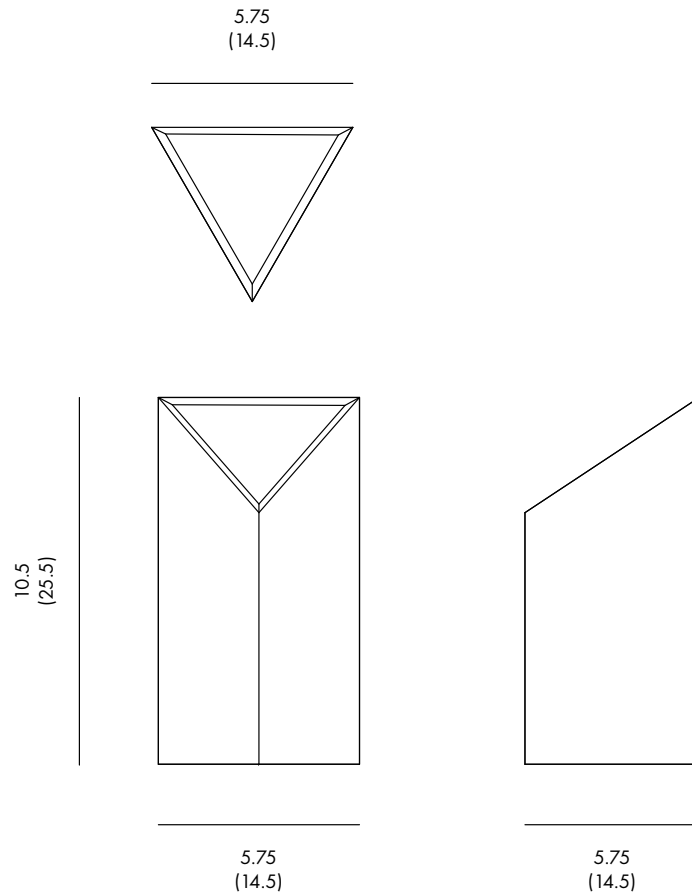

PHILLIP
JIVIDEN

TRIAD VASE

Pricing

Please contact for pricing

Lead time:

in stock

Dimensions:

W 5.75 x H10.5in

W14.5xH25.5cm

Weight:

5lbs

Materials

marble

Finish options

n/a

Design year