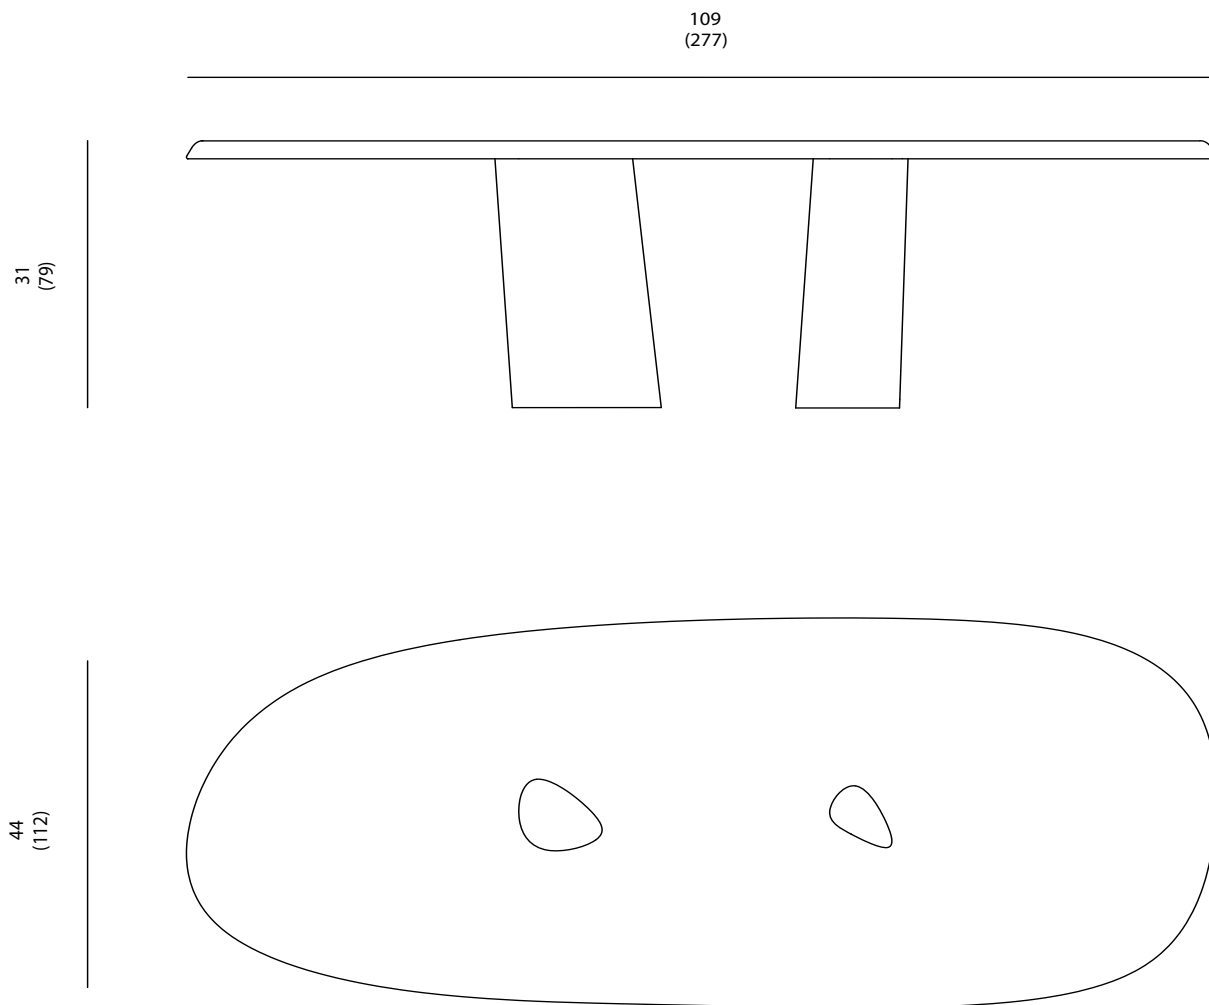

PHILLIP
JIVIDEN

VERGE TABLE

Price

Please contact for pricing

Lead time:

10-12 weeks

Dimensions:

L109 x W44 x H31in
L277 x W112 x H79cm

Weight:

1400lbs

Materials

(see next page)

Finish options

honed/polished

Design year

2022